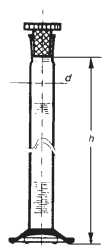

Measuring Cylinders, with round base brown graduations

Bomex Borosilicate Glass, ISO 4788

Catalogue Number **B1202**

CAPACITY	PACK CONTENT
10 ml	25
25 ml	20
50 ml	20
100 ml	10
250 ml	4
500 ml	2
1000 ml	2
2000 ml	1

Measuring Cylinder, with plastic base, Class B, blue graduations

Glassco Borosilicate Glass

Catalogue No. **137/B**

CAPACITY	PACK CONTENT
5 ml	10
10 ml	10
25 ml	10
50 ml	10
100 ml	10
250 ml	10

Measuring Cylinder, with hexagonal base, white graduation, standard joint and with plastic stopper

(bronze graduation also available – same price)

Simax Borosilicate Glass, ISO 4788

Catalogue No. **1652/BBPN**

CAPACITY	PACK CONTENT
5 ml	10
10 ml	10
25 ml	10
50 ml	10
100 ml	10
250 ml	10
500 ml	10
1000 ml	4
2000 ml	3

Funnel, separatory, cylindrical, open

Simax Borosilicate Glass

Catalogue Number **2390**

CAPACITY	PACK CONTENT
50 ml	4
100 ml	4
250 ml	2
500 ml	2
1000 ml	2

Funnel, separatory, globe shape

Simax Borosilicate Glass