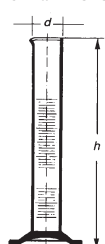

Measuring Cylinder, with hexagonal base Class A, Blue graduation

Simax Borosilicate Glass

Catalogue Number **1634/AM**

CAPACITY	PACK CONTENT
5 ml	1
10 ml	1
25 ml	1
50 ml	1
100 ml	1
250 ml	1
500 ml	1
1000 ml	1
2000 ml	1

Measuring Cylinder, with hexagonal base Class B, white graduation

(bronze graduation also available – same price)

Simax Borosilicate Glass, ISO 4788

Catalogue No. **1634/BB**

CAPACITY	PACK CONTENT
5 ml	1
10 ml	1
25 ml	1
50 ml	1
100 ml	1
250 ml	1
500 ml	1
1000 ml	1
2000 ml	1

Measuring Cylinders, with round base brown graduations

Bomex Borosilicate Glass, ISO 4788

Catalogue Number **B1202**

CAPACITY	PACK CONTENT
10 ml	25
25 ml	20
50 ml	20
100 ml	10
250 ml	4
500 ml	2
1000 ml	2
2000 ml	1

Catalogue Number **2392**

CAPACITY	PACK CONTENT
50 ml	4
100 ml	4
250 ml	2
500 ml	2
1000 ml	2
2000 ml	1

Funnel, separatory, pear shape

Simax Borosilicate Glass

Catalogue Number **2394**

CAPACITY	PACK CONTENT
50 ml	4
100 ml	4
250 ml	2
500 ml	2
1000 ml	2