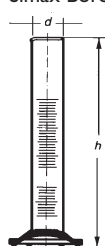

Measuring Cylinder, with hexagonal base Class A, Blue graduation

Simax Borosilicate Glass

Catalogue Number **1634/AM**

CAPACITY	PACK CONTENT
5 ml	1
10 ml	1
25 ml	1
50 ml	1
100 ml	1
250 ml	1
500 ml	1
1000 ml	1
2000 ml	1

Measuring Cylinder, with hexagonal base Class B, white graduation

(bronze graduation also available – same price)

Simax Borosilicate Glass, ISO 4788

Catalogue No. **1634/BB**

CAPACITY	PACK CONTENT
5 ml	1
10 ml	1
25 ml	1
50 ml	1
100 ml	1
250 ml	1
500 ml	1
1000 ml	1
2000 ml	1

Measuring Cylinders, with round base brown graduations

Bomex Borosilicate Glass, ISO 4788

Catalogue Number **B1202**

CAPACITY	PACK CONTENT
10 ml	25
25 ml	20
50 ml	20
100 ml	10
250 ml	4
500 ml	2
1000 ml	2
2000 ml	1