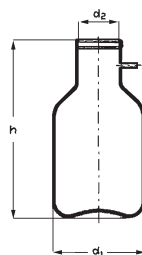

## Flask, filtering with glass or plastic side connection

Simax Borosilicate Glass

Catalogue Number **2419**

for plastic connection

Catalogue Number **2420**

for glass connection

CAPACITY	PACK CONTENT
3000 ml	6
5000 ml	3
10000 ml	1