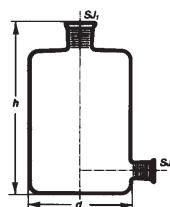

## Culture Flasks, Roux Pattern with offset neck

Simax Borosilicate Glass

Catalogue Number **70A**

CAPACITY	PACK CONTENT
1000 ml	6

## Irrigator, barrel shape

Simax Borosilicate Glass

Catalogue Number **827**

CAPACITY	PACK CONTENT
5000 ml	1
10000 ml	1
20000 ml	1

## Aspirators with outlet for stopper

Simax Borosilicate Glass

Catalogue Number **2035**

CAPACITY	PACK CONTENT
1000 ml	4
2000 ml	3
5000 ml	3
10000 ml	1
20000 ml	1