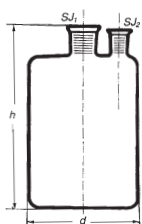

## Bottles, Woulff, two necks S<sub>J</sub>

Simax Borosilicate Glass

Catalogue Number **2032**

CAPACITY	PACK CONTENT
500 ml	4
1000 ml	4
2000 ml	3
5000 ml	3
10000 ml	1

3 neck also available with/without bottom outlets. Please enquire.

## Filtering Flasks with plastic side hose connection and plastic tube

Simax Borosilicate Glass, ISO 6556

Catalogue Number **2419**

CAPACITY	PACK CONTENT
100 ml	10
250 ml	10
500 ml	8
1000 ml	8
2000 ml	6

## Flask, filtering with glass side hose connection

Simax Borosilicate Glass

Catalogue Number **2420**

CAPACITY	PACK CONTENT
100 ml	10
250 ml	10
500 ml	8
1000 ml	8
2000 ml	6

## Flask, filtering with glass or plastic side connection

Simax Borosilicate Glass

Catalogue Number **2419**

for plastic connection

Catalogue Number **2420**

for glass connection

CAPACITY	PACK CONTENT
3000 ml	6
5000 ml	3
10000 ml	1