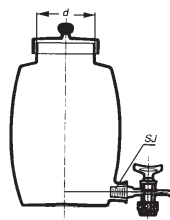

## Culture Flasks, Roux Pattern with central neck

Simax Borosilicate Glass

Catalogue Number **70**

CAPACITY	PACK CONTENT
1000 ml	6

## Culture Flasks, Roux Pattern with offset neck

Simax Borosilicate Glass

Catalogue Number **70A**

CAPACITY	PACK CONTENT
1000 ml	6

## Irrigator, barrel shape

Simax Borosilicate Glass

Catalogue Number **827**

CAPACITY	PACK CONTENT
5000 ml	1
10000 ml	1
20000 ml	1