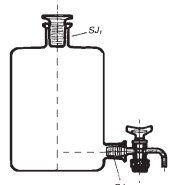

## Irrigator, barrel shape

Simax Borosilicate Glass

Catalogue Number **827**

CAPACITY	PACK CONTENT
5000 ml	1
10000 ml	1
20000 ml	1

## Aspirators with outlet for stopper

Simax Borosilicate Glass

Catalogue Number **2035**

CAPACITY	PACK CONTENT
1000 ml	4
2000 ml	3
5000 ml	3
10000 ml	1
20000 ml	1

## Aspirators with S<sub>J</sub> and stopcock

Simax Borosilicate Glass

Catalogue Number **2038**

CAPACITY	PACK CONTENT
1000 ml	4
2000 ml	3
5000 ml	3
10000 ml	1
20000 ml	1

Cont'd page 9