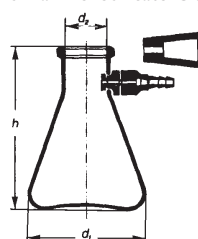

## Bottles, Woulff, two necks S<sub>J</sub>

Simax Borosilicate Glass

Catalogue Number **2032**

CAPACITY	PACK CONTENT
500 ml	4
1000 ml	4
2000 ml	3
5000 ml	3
10000 ml	1

3 neck also available with/without bottom outlets. Please enquire.

## Filtering Flasks with plastic side hose connection and plastic tube

Simax Borosilicate Glass, ISO 6556

Catalogue Number **2419**

CAPACITY	PACK CONTENT
100 ml	10
250 ml	10
500 ml	8
1000 ml	8
2000 ml	6

## Flask, filtering with glass side hose connection

Simax Borosilicate Glass

Catalogue Number **2420**

CAPACITY	PACK CONTENT
100 ml	10
250 ml	10
500 ml	8
1000 ml	8
2000 ml	6