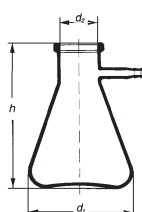

## Filtering Flasks with plastic side hose connection and plastic tube

Simax Borosilicate Glass, ISO 6556

Catalogue Number **2419**

CAPACITY	PACK CONTENT
100 ml	10
250 ml	10
500 ml	8
1000 ml	8
2000 ml	6

## Flask, filtering with glass side hose connection

Simax Borosilicate Glass

Catalogue Number **2420**

CAPACITY	PACK CONTENT
100 ml	10
250 ml	10
500 ml	8
1000 ml	8
2000 ml	6

## Flask, filtering with glass or plastic side connection

Simax Borosilicate Glass

Catalogue Number **2419**

for plastic connection

Catalogue Number **2420**

for glass connection

CAPACITY	PACK CONTENT
3000 ml	6
5000 ml	3
10000 ml	1