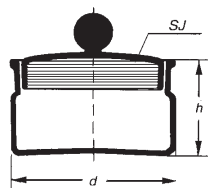

Weighing Bottles, low form

Simax Borosilicate Glass

Catalogue Number **2602**

DIMENSIONS (DIA. x HT.)	PACK CONTENT
50 x 30 mm	10
60 x 30 mm	10
80 x 40 mm	10

Weighing Bottles, tall form

Simax Borosilicate Glass

Catalogue Number **2602**

DIMENSIONS (DIA. x HT.)	PACK CONTENT
25 x 40 mm	8 ml
25 x 50 mm	20 ml
30 x 60 mm	42 ml
40 x 80 mm	65 ml

Mortars & Pestles, inside glazed

Simax Borosilicate Glass

Catalogue Number **2231**

DIAMETER	PACK CONTENT
80 mm	12
100 mm	12
150 mm	8

See also Ceramics on page 32

Bell Jars, knob type

(Full height. Please note; shoulder height 50mm less than measurement shown)

Simax Borosilicate Glass

Catalogue Number **2873**

DIAMETER x HEIGHT	PACK CONTENT
150 x 250 mm	2
180 x 300 mm	1
200 x 300 mm	1
200 x 350 mm	1

Bell Jars, tubulated

(Full height. Please note; shoulder height 50mm less than measurement shown)

Simax Borosilicate Glass