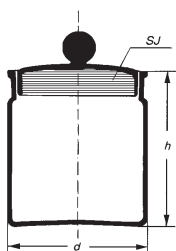

Weighing Bottles, low form

Simax Borosilicate Glass

Catalogue Number **2602**

DIMENSIONS (DIA. x HT.)	PACK CONTENT
50 x 30 mm	10
60 x 30 mm	10
80 x 40 mm	10

Weighing Bottles, tall form

Simax Borosilicate Glass

Catalogue Number **2602**

DIMENSIONS (DIA. x HT.)	PACK CONTENT
25 x 40 mm	8 ml
25 x 50 mm	20 ml
30 x 60 mm	42 ml
40 x 80 mm	65 ml

Mortars & Pestles, inside glazed

Simax Borosilicate Glass

Catalogue Number **2231**

DIAMETER	PACK CONTENT
80 mm	12
100 mm	12
150 mm	8

See also Ceramics on page 32

Bell Jars, knob type

(Full height. Please note; shoulder height 50mm less than measurement shown)

Simax Borosilicate Glass

Catalogue Number **2873**

DIAMETER x HEIGHT	PACK CONTENT
150 x 250 mm	2
180 x 300 mm	1
200 x 300 mm	1
200 x 350 mm	1

Bell Jars, tubulated

(Full height. Please note; shoulder height 50mm less than measurement shown)

Simax Borosilicate Glass