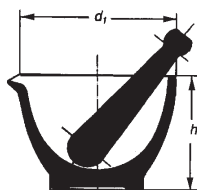

Weighing Bottles, low form

Simax Borosilicate Glass

Catalogue Number **2602**

DIMENSIONS (DIA. x HT.)	PACK CONTENT
50 x 30 mm	10
60 x 30 mm	10
80 x 40 mm	10

Weighing Bottles, tall form

Simax Borosilicate Glass

Catalogue Number **2602**

DIMENSIONS (DIA. x HT.)	PACK CONTENT
25 x 40 mm	8 ml
25 x 50 mm	20 ml
30 x 60 mm	42 ml
40 x 80 mm	65 ml

Mortars & Pestles, inside glazed

Simax Borosilicate Glass

Catalogue Number **2231**

DIAMETER	PACK CONTENT
80 mm	12
100 mm	12
150 mm	8

See also Ceramics on page 32

Bell Jars, knob type

(Full height. Please note; shoulder height 50mm less than measurement shown)

Simax Borosilicate Glass

Catalogue Number **2873**

DIAMETER x HEIGHT	PACK CONTENT
150 x 250 mm	2
180 x 300 mm	1
200 x 300 mm	1
200 x 350 mm	1

Bell Jars, tubulated

(Full height. Please note; shoulder height 50mm less than measurement shown)

Simax Borosilicate Glass