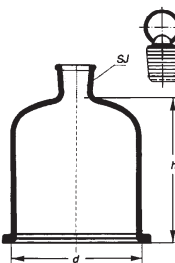

DIAMETER x HEIGHT	PACK CONTENT
150 x 250 mm	2
180 x 300 mm	1
200 x 300 mm	1
200 x 350 mm	1

Bell Jars, tubulated

(Full height. Please note; shoulder height 50mm less than measurement shown)

Simax Borosilicate Glass

Catalogue Number **2874**

DIAMETER x HEIGHT	PACK CONTENT
150 x 200 mm	2
150 x 250 mm	2
200 x 300 mm	1
200 x 350 mm	1

Bell Jars, stoppered

(Full height. Please note; shoulder height 50mm less than measurement shown)

Simax Borosilicate Glass

Catalogue Number **695**

DIAMETER x HEIGHT	PACK CONTENT
150 x 200 mm	2
150 x 250 mm	2
200 x 300 mm	2
200 x 350 mm	2

Desiccators, knob lid with perforated ceramic disc

Simax Borosilicate Glass

Catalogue Number **262 D**
(formerly **2117**)

DIAMETER	PACK CONTENT
100 mm	1
150 mm	1
200 mm	1
250 mm	1
300 mm	1

If you require a perforated zinc disc, see below

Desiccators, vacuum with stopcock and perforated ceramic disc