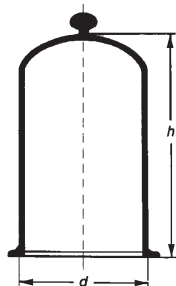

DIAMETER	PACK CONTENT
80 mm	12
100 mm	12
150 mm	8

See also Ceramics on page 32

Bell Jars, knob type

(Full height. Please note; shoulder height 50mm less than measurement shown)

Simax Borosilicate Glass

Catalogue Number **2873**

DIAMETER x HEIGHT	PACK CONTENT
150 x 250 mm	2
180 x 300 mm	1
200 x 300 mm	1
200 x 350 mm	1

Bell Jars, tubulated

(Full height. Please note; shoulder height 50mm less than measurement shown)

Simax Borosilicate Glass

Catalogue Number **2874**

DIAMETER x HEIGHT	PACK CONTENT
150 x 200 mm	2
150 x 250 mm	2
200 x 300 mm	1
200 x 350 mm	1

Bell Jars, stoppered

(Full height. Please note; shoulder height 50mm less than measurement shown)

Simax Borosilicate Glass

Catalogue Number **695**

DIAMETER x HEIGHT	PACK CONTENT
150 x 200 mm	2
150 x 250 mm	2
200 x 300 mm	2
200 x 350 mm	2

Desiccators, knob lid with perforated ceramic disc

Simax Borosilicate Glass