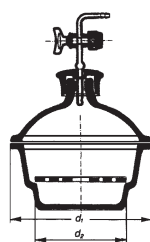

Simax Borosilicate Glass

Catalogue Number **695**

DIAMETER x HEIGHT	PACK CONTENT
150 x 200 mm	2
150 x 250 mm	2
200 x 300 mm	2
200 x 350 mm	2

Desiccators, knob lid with perforated ceramic disc

Simax Borosilicate Glass

Catalogue Number **262 D**
(formerly **2117**)

DIAMETER	PACK CONTENT
100 mm	1
150 mm	1
200 mm	1
250 mm	1
300 mm	1

If you require a perforated zinc disc, see below

Desiccators, vacuum with stopcock and perforated ceramic disc

Simax Borosilicate Glass

Catalogue Number **262 D/K**
(formerly **2119**)

DIAMETER	PACK CONTENT
100 mm	1
150 mm	1
200 mm	1
250 mm	1
300 mm	1

If you require a perforated zinc disc, see below
For Stopcock see page 7 Catalogue Number 262 K/K

Perforated Zinc Disc

Catalogue Number **262/ZD**

DIAMETER	TO FIT
95 mm	100 mm
145 mm	150 mm
195 mm	200 mm
245 mm	250 mm
295 mm	300 mm