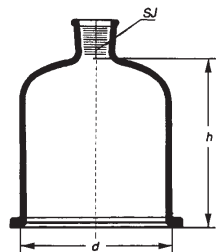

DIAMETER	PACK CONTENT
80 mm	12
100 mm	12
150 mm	8

See also Ceramics on page 32

Bell Jars, knob type

(Full height. Please note; shoulder height 50mm less than measurement shown)

Simax Borosilicate Glass

Catalogue Number **2873**

DIAMETER x HEIGHT	PACK CONTENT
150 x 250 mm	2
180 x 300 mm	1
200 x 300 mm	1
200 x 350 mm	1

Bell Jars, tubulated

(Full height. Please note; shoulder height 50mm less than measurement shown)

Simax Borosilicate Glass

Catalogue Number **2874**

DIAMETER x HEIGHT	PACK CONTENT
150 x 200 mm	2
150 x 250 mm	2
200 x 300 mm	1
200 x 350 mm	1

Bell Jars, stoppered

(Full height. Please note; shoulder height 50mm less than measurement shown)

Simax Borosilicate Glass

Catalogue Number **695**

DIAMETER x HEIGHT	PACK CONTENT
150 x 200 mm	2
150 x 250 mm	2
200 x 300 mm	2
200 x 350 mm	2

Desiccators, knob lid with perforated ceramic disc

Simax Borosilicate Glass