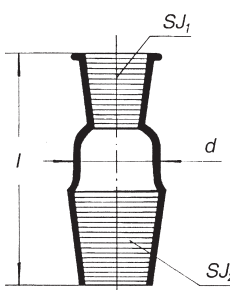

Adapters, reduction

Borosilicate Glass

Catalogue No.	Socket size	Cone size
8SRA01	10/19	14/23
8SRA12	14/23	19/26
8SRA13	14/23	24/29
8SRA14	14/23	29/32
8SRA23	19/26	24/29
8SRA24	19/26	29/32
8SRA25	19/26	34/35
8SRA26	19/26	40/38
8SRA27	19/26	45/40
8SRA34	24/29	29/32
8SRA35	24/29	34/35
8SRA36	24/29	40/38
8SRA37	24/29	45/40
8SRA38	24/29	50/42
8SRA45	29/32	34/35
8SRA47	29/32	45/40
8SRA56	34/35	40/38
8SRA58	34/35	50/42