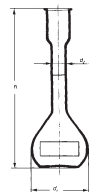

Catalogue Number **3820**

Bottles, reservoir, for injection serum

Simax Borosilicate Glass

Catalogue Number **3125**

Funnels, ribbed

Simax Borosilicate Glass

Catalogue Number **2360**

Flasks, heart shaped with SJ

Simax Borosilicate Glass

Catalogue Number **8027**

Flasks, Stohmann with SJ and stopper

Simax Borosilicate Glass

Catalogue Number **1506**

Flasks, specific gravity, Kohlrausch, class A

Simax Borosilicate Glass

Catalogue Number **1507A**

Apparatus, distilling, splash head

Simax Borosilicate Glass

Catalogue Number **8746**

Distillation head acc. to Claisen, with SJ

Simax Borosilicate Glass

Catalogue Number **8173**