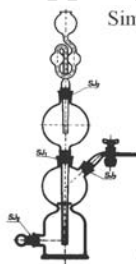

Kipps Apparatus

Simax Borosilicate Glass

Catalogue Number **2445**

CAPACITY	PACK CONTENT	PRICE PER PACK
1000 ml	1	£89.90

Burettes, straight bore with PTFE stopcock

Glassco Borosilicate Glass

Catalogue Number **1567/BT**