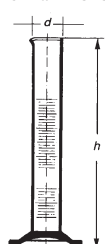

## Measuring Cylinder, with hexagonal base Class A, Blue graduation

Simax Borosilicate Glass

Catalogue Number **I634/AM**

CAPACITY	PACK CONTENT
5 ml	1
10 ml	1
25 ml	1
50 ml	1
100 ml	1
250 ml	1
500 ml	1
1000 ml	1
2000 ml	1

## Measuring Cylinder, with hexagonal base Class B, white graduation

(bronze graduation also available – same price)

Simax Borosilicate Glass, ISO 4788

Catalogue No. **I634/BB**

CAPACITY	PACK CONTENT
5 ml	1
10 ml	1
25 ml	1
50 ml	1
100 ml	1
250 ml	1
500 ml	1
1000 ml	1
2000 ml	1

## Measuring Cylinders, with round base brown graduations

Bomex Borosilicate Glass, ISO 4788

Catalogue Number **B1202**

CAPACITY	PACK CONTENT
10 ml	25
25 ml	20
50 ml	20
100 ml	10
250 ml	4
500 ml	2
1000 ml	2
2000 ml	1

## Funnel, separatory, pear shape

Simax Borosilicate Glass

Catalogue Number **2394**

CAPACITY	PACK CONTENT
50 ml	4
100 ml	4
250 ml	2
500 ml	2
1000 ml	2

See also Jointed Funnel on page 24