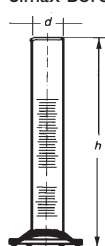

## Measuring Cylinder, with hexagonal base Class A, Blue graduation

Simax Borosilicate Glass

Catalogue Number **I634/AM**

CAPACITY	PACK CONTENT
5 ml	1
10 ml	1
25 ml	1
50 ml	1
100 ml	1
250 ml	1
500 ml	1
1000 ml	1
2000 ml	1

## Measuring Cylinder, with hexagonal base Class B, white graduation

(bronze graduation also available – same price)

Simax Borosilicate Glass, ISO 4788

Catalogue No. **I634/BB**

CAPACITY	PACK CONTENT
5 ml	1
10 ml	1
25 ml	1
50 ml	1
100 ml	1
250 ml	1
500 ml	1
1000 ml	1
2000 ml	1

## Measuring Cylinders, with round base brown graduations

Bomex Borosilicate Glass, ISO 4788

Catalogue Number **B1202**

CAPACITY	PACK CONTENT
10 ml	25
25 ml	20
50 ml	20
100 ml	10
250 ml	4
500 ml	2
1000 ml	2
2000 ml	1