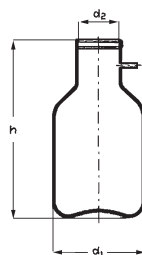

Simax Borosilicate Glass

Catalogue Number **2420**

CAPACITY	PACK CONTENT
100 ml	10
250 ml	10
500 ml	8
1000 ml	8
2000 ml	6

Flask, filtering with glass or plastic side connection

Simax Borosilicate Glass

Catalogue Number **2419**

for plastic connection

Catalogue Number **2420**

for glass connection

CAPACITY	PACK CONTENT
3000 ml	6
5000 ml	3
10000 ml	1

See also Jointed Flasks on page 21

Flasks, filtering

Bomex Borosilicate Glass

Catalogue Number **B1806**