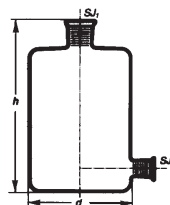

CAPACITY	PACK CONTENT
250 ml	12
500 ml	6
1000 ml	6

Culture Flasks, Roux Pattern with central neck

Simax Borosilicate Glass

Catalogue Number **70**

CAPACITY	PACK CONTENT
1000 ml	6

Culture Flasks, Roux Pattern with offset neck

Simax Borosilicate Glass

Catalogue Number **70A**

CAPACITY	PACK CONTENT
1000 ml	6

Irrigator, barrel shape

Simax Borosilicate Glass

Catalogue Number **827**

CAPACITY	PACK CONTENT
5000 ml	1
10000 ml	1
20000 ml	1

Aspirators with outlet for stopper

Simax Borosilicate Glass

Catalogue Number **2035**

CAPACITY	PACK CONTENT
1000 ml	4
2000 ml	3
5000 ml	3
10000 ml	1
20000 ml	1

Aspirators with S_J and stopcock

Simax Borosilicate Glass