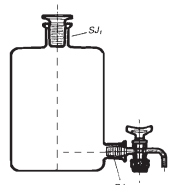

Simax Borosilicate Glass

Catalogue Number **70A**

CAPACITY	PACK CONTENT
1000 ml	6

Irrigator, barrel shape

Simax Borosilicate Glass

Catalogue Number **827**

CAPACITY	PACK CONTENT
5000 ml	1
10000 ml	1
20000 ml	1

Aspirators with outlet for stopper

Simax Borosilicate Glass

Catalogue Number **2035**

CAPACITY	PACK CONTENT
1000 ml	4
2000 ml	3
5000 ml	3
10000 ml	1
20000 ml	1

Aspirators with S_J and stopcock

Simax Borosilicate Glass

Catalogue Number **2038**

CAPACITY	PACK CONTENT
1000 ml	4
2000 ml	3
5000 ml	3
10000 ml	1
20000 ml	1

Cont'd page 9