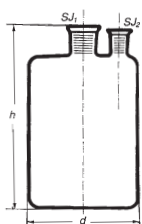

Bottles, Woulff, two necks S_J

Simax Borosilicate Glass

Catalogue Number **2032**

CAPACITY	PACK CONTENT
500 ml	4
1000 ml	4
2000 ml	3
5000 ml	3
10000 ml	1

3 neck also available with/without bottom outlets. Please enquire.

Filtering Flasks with plastic side hose connection and plastic tube

Simax Borosilicate Glass, ISO 6556

Catalogue Number **2419**

CAPACITY	PACK CONTENT
100 ml	10
250 ml	10
500 ml	8
1000 ml	8
2000 ml	6

Flask, filtering with glass side hose connection

Simax Borosilicate Glass

Catalogue Number **2420**

CAPACITY	PACK CONTENT
100 ml	10
250 ml	10
500 ml	8
1000 ml	8
2000 ml	6

Flask, filtering with glass or plastic side connection

Simax Borosilicate Glass

Catalogue Number **2419**

for plastic connection

Catalogue Number **2420**

for glass connection

CAPACITY	PACK CONTENT
3000 ml	6
5000 ml	3
10000 ml	1

See also Jointed Flasks on page 21

Flasks, filtering

Bomex Borosilicate Glass

Catalogue Number **B1806**