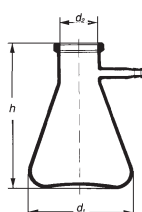

Filtering Flasks with plastic side hose connection and plastic tube

Simax Borosilicate Glass, ISO 6556

Catalogue Number **2419**

CAPACITY	PACK CONTENT
100 ml	10
250 ml	10
500 ml	8
1000 ml	8
2000 ml	6

Flask, filtering with glass side hose connection

Simax Borosilicate Glass

Catalogue Number **2420**

CAPACITY	PACK CONTENT
100 ml	10
250 ml	10
500 ml	8
1000 ml	8
2000 ml	6

Flask, filtering with glass or plastic side connection

Simax Borosilicate Glass

Catalogue Number **2419**

for plastic connection

Catalogue Number **2420**

for glass connection

CAPACITY	PACK CONTENT
3000 ml	6
5000 ml	3
10000 ml	1

See also Jointed Flasks on page 21

Flasks, filtering

Bomex Borosilicate Glass

Catalogue Number **B1806**