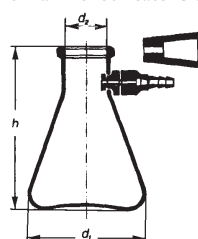

Bottles, Woulff, two necks S_J

Simax Borosilicate Glass

Catalogue Number **2032**

CAPACITY	PACK CONTENT
500 ml	4
1000 ml	4
2000 ml	3
5000 ml	3
10000 ml	1

3 neck also available with/without bottom outlets. Please enquire.

Filtering Flasks with plastic side hose connection and plastic tube

Simax Borosilicate Glass, ISO 6556

Catalogue Number **2419**

CAPACITY	PACK CONTENT
100 ml	10
250 ml	10
500 ml	8
1000 ml	8
2000 ml	6

Flask, filtering with glass side hose connection

Simax Borosilicate Glass

Catalogue Number **2420**

CAPACITY	PACK CONTENT
100 ml	10
250 ml	10
500 ml	8
1000 ml	8
2000 ml	6

Flask, filtering with glass or plastic side connection

Simax Borosilicate Glass

Catalogue Number **2419**