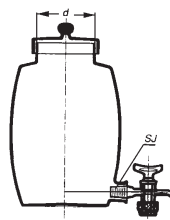

CAPACITY	PACK CONTENT
250 ml	12
500 ml	6
1000 ml	6

Culture Flasks, Roux Pattern with central neck

Simax Borosilicate Glass

Catalogue Number **70**

CAPACITY	PACK CONTENT
1000 ml	6

Culture Flasks, Roux Pattern with offset neck

Simax Borosilicate Glass

Catalogue Number **70A**

CAPACITY	PACK CONTENT
1000 ml	6

Irrigator, barrel shape

Simax Borosilicate Glass

Catalogue Number **827**

CAPACITY	PACK CONTENT
5000 ml	1
10000 ml	1
20000 ml	1

Aspirators with outlet for stopper

Simax Borosilicate Glass

Catalogue Number **2035**

CAPACITY	PACK CONTENT
1000 ml	4
2000 ml	3
5000 ml	3
10000 ml	1
20000 ml	1

Aspirators with S_J and stopcock

Simax Borosilicate Glass