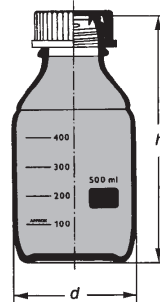

Catalogue Number **2070**

| CAPACITY | PACK CONTENT |
|----------|--------------|
| 100 ml | 10 |
| 250 ml | 10 |
| 500 ml | 10 |
| 1000 ml | 10 |
| 2000 ml | 10 |
| 5000 ml | 6 |
| 10000 ml | 1 |
| 20000 ml | 1 |

Plastic Coated Laboratory Bottles available.

Please request price details.

See also Soda Glass Bottles on page 29.

Laboratory Bottles, amber, graduated

Borosilicate Glass, ISO 4796, Glass with thread ISO-GL 45
complete with blue screw cap and pouring ring

Catalogue Number **2070/H**

| CAPACITY | PACK CONTENT |
|----------|--------------|
| 100 ml | 10 |
| 250 ml | 10 |
| 500 ml | 10 |
| 1000 ml | 10 |
| 2000 ml | 10 |
| 5000 ml | 6 |

See also Soda Glass Bottles on page 29