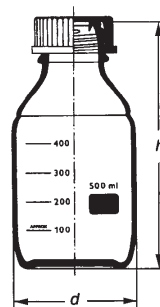

Desiccator Lid, knob only

Simax Borosilicate Glass

Catalogue Number **262 VH**
(formerly **2120**)

| DIAMETER | PACK CONTENT |
|----------|--------------|
| 100 mm | 4 |
| 150 mm | 4 |
| 200 mm | 3 |
| 250 mm | 3 |

Desiccator Lid, with stopcock

Simax Borosilicate Glass

Catalogue Number **262 K/VH**
(formerly **2121**)

| DIAMETER | PACK CONTENT |
|----------|--------------|
| 150 mm | 4 |
| 200 mm | 3 |
| 250 mm | 3 |

Catalogue Number **2450**

| CAPACITY | PACK CONTENT |
|----------|--------------|
| 100 ml | 10 |
| 250 ml | 10 |

See also Jointed Bottle on page 19

Laboratory Bottles, clear, graduated

Borosilicate Glass, ISO 4796, Glass with thread ISO-GL 45
complete with blue screw cap and pouring ring

Catalogue Number **2070**

| CAPACITY | PACK CONTENT |
|----------|--------------|
| 100 ml | 10 |
| 250 ml | 10 |
| 500 ml | 10 |
| 1000 ml | 10 |
| 2000 ml | 10 |
| 5000 ml | 6 |
| 10000 ml | 1 |
| 20000 ml | 1 |