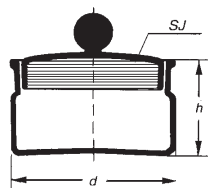

Weighing Bottles, low form

Simax Borosilicate Glass

Catalogue Number **2602**

DIMENSIONS (DIA. x HT.)	PACK CONTENT
50 x 30 mm	10
60 x 30 mm	10
80 x 40 mm	10

Weighing Bottles, tall form

Simax Borosilicate Glass

Catalogue Number **2602**

DIMENSIONS (DIA. x HT.)	PACK CONTENT
25 x 40 mm	8 ml 10
25 x 50 mm	20 ml 10
30 x 60 mm	42 ml 10
40 x 80 mm	65 ml 10

Mortars & Pestles, inside glazed

Simax Borosilicate Glass

Catalogue Number **2231**

DIAMETER	PACK CONTENT
80 mm	12
100 mm	12
150 mm	8

See also Ceramics on page 32

Bell Jars, knob type

(Full height. Please note; shoulder height 50mm less than measurement shown)

Simax Borosilicate Glass

Catalogue Number **2873**

DIAMETER x HEIGHT	PACK CONTENT
150 x 250 mm	2
180 x 300 mm	1
200 x 300 mm	1
200 x 350 mm	1

Bell Jars, tubulated

(Full height. Please note; shoulder height 50mm less than measurement shown)

Simax Borosilicate Glass