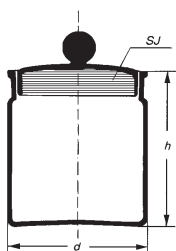

Weighing Bottles, low form

Simax Borosilicate Glass

Catalogue Number **2602**

DIMENSIONS (DIA. x HT.)	PACK CONTENT
50 x 30 mm	10
60 x 30 mm	10
80 x 40 mm	10

Weighing Bottles, tall form

Simax Borosilicate Glass

Catalogue Number **2602**

DIMENSIONS (DIA. x HT.)	PACK CONTENT
25 x 40 mm	8 ml 10
25 x 50 mm	20 ml 10
30 x 60 mm	42 ml 10
40 x 80 mm	65 ml 10

Mortars & Pestles, inside glazed

Simax Borosilicate Glass

Catalogue Number **2231**

DIAMETER	PACK CONTENT
80 mm	12
100 mm	12
150 mm	8

See also Ceramics on page 32

Bell Jars, knob type

(Full height. Please note; shoulder height 50mm less than measurement shown)

Simax Borosilicate Glass

Catalogue Number **2873**

DIAMETER x HEIGHT	PACK CONTENT
150 x 250 mm	2
180 x 300 mm	1
200 x 300 mm	1
200 x 350 mm	1

Bell Jars, tubulated

(Full height. Please note; shoulder height 50mm less than measurement shown)

Simax Borosilicate Glass