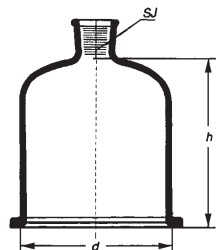

DIAMETER	PACK CONTENT
80 mm	12
100 mm	12
150 mm	8

See also Ceramics on page 32

Bell Jars, knob type

(Full height. Please note; shoulder height 50mm less than measurement shown)

Simax Borosilicate Glass

Catalogue Number **2873**

DIAMETER x HEIGHT	PACK CONTENT
150 x 250 mm	2
180 x 300 mm	1
200 x 300 mm	1
200 x 350 mm	1

Bell Jars, tubulated

(Full height. Please note; shoulder height 50mm less than measurement shown)

Simax Borosilicate Glass

Catalogue Number **2874**

DIAMETER x HEIGHT	PACK CONTENT
150 x 200 mm	2
150 x 250 mm	2
200 x 300 mm	1
200 x 350 mm	1

Bell Jars, stoppered

(Full height. Please note; shoulder height 50mm less than measurement shown)

Simax Borosilicate Glass

Catalogue Number **695**

DIAMETER x HEIGHT	PACK CONTENT
150 x 200 mm	2
150 x 250 mm	2
200 x 300 mm	2
200 x 350 mm	2

Desiccators, knob lid with perforated ceramic disc

Simax Borosilicate Glass