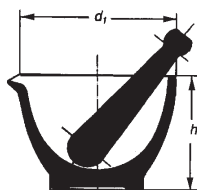

Weighing Bottles, low form

Simax Borosilicate Glass

Catalogue Number **2602**

DIMENSIONS (DIA. x HT.)	PACK CONTENT
50 x 30 mm	10
60 x 30 mm	10
80 x 40 mm	10

Weighing Bottles, tall form

Simax Borosilicate Glass

Catalogue Number **2602**

DIMENSIONS (DIA. x HT.)	PACK CONTENT
25 x 40 mm	8 ml 10
25 x 50 mm	20 ml 10
30 x 60 mm	42 ml 10
40 x 80 mm	65 ml 10

Mortars & Pestles, inside glazed

Simax Borosilicate Glass

Catalogue Number **2231**

DIAMETER	PACK CONTENT
80 mm	12
100 mm	12
150 mm	8

See also Ceramics on page 32

Bell Jars, knob type

(Full height. Please note; shoulder height 50mm less than measurement shown)

Simax Borosilicate Glass

Catalogue Number **2873**

DIAMETER x HEIGHT	PACK CONTENT
150 x 250 mm	2
180 x 300 mm	1
200 x 300 mm	1
200 x 350 mm	1

Bell Jars, tubulated

(Full height. Please note; shoulder height 50mm less than measurement shown)

Simax Borosilicate Glass