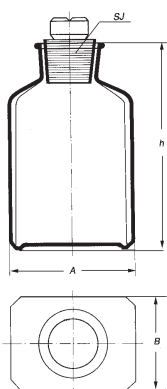

## Reagent Bottles, narrow mouth with glass stopper

Soda-Lime Glass

Catalogue Number **2002**

CAPACITY	PACK CONTENT	PRICE PER PACK	Clear	Amber
50 ml	48			
100 ml	70			
250 ml	30			
500 ml	15			
1000 ml	12			
2000 ml	6			

## Square Reagent Bottles, wide mouth with glass stopper

Soda-Lime Glass

Catalogue Number **2043**

CAPACITY	PACK QUANTITY	Clear	Amber
100 ml	48		
150 ml	18		
250 ml	42		
350 ml	30		
500 ml	24		
750 ml	15		