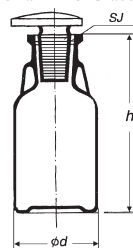

TK Dropping Bottles

Soda-Lime Glass

Catalogue Number **2020**

CAPACITY	PACK CONTENT
Clear	
50 ml	96
100 ml	70
Amber	
30 ml	30
50 ml	96
100 ml	70