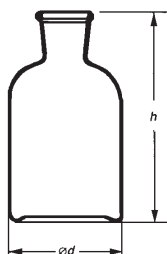

## Reagent Bottles, narrow mouth without stopper

Soda-Lime Glass

Catalogue Number **2000**

CAPACITY	PACK CONTENT	Clear	Amber
50 ml	48		
100 ml	70		
250 ml	30		
500 ml	15		
1000 ml	12		

## Reagent Bottles, narrow mouth with glass stopper

Soda-Lime Glass

Catalogue Number **2002**

CAPACITY	PACK CONTENT	PRICE PER PACK	Clear	Amber
50 ml	48			
100 ml	70			
250 ml	30			
500 ml	15			
1000 ml	12			
2000 ml	6			

## Square Reagent Bottles, wide mouth with glass stopper

Soda-Lime Glass

Catalogue Number **2043**

CAPACITY	PACK QUANTITY	Clear	Amber
100 ml	48		
150 ml	18		
250 ml	42		
350 ml	30		
500 ml	24		
750 ml	15		