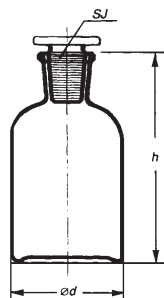

Reagent Bottles, narrow mouth with glass stopper

Soda-Lime Glass

Catalogue Number **2002**

CAPACITY	PACK CONTENT	PRICE PER PACK	Clear	Amber
50 ml	48			
100 ml	70			
250 ml	30			
500 ml	15			
1000 ml	12			
2000 ml	6