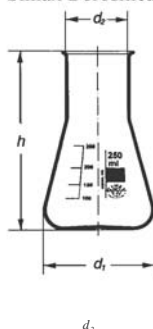

Erlenmeyer Flasks, wide neck

Simax Borosilicate Glass

Catalogue Number **25**

CAPACITY	PACK CONTENT	PRICE PER PACK
50 ml	10	£25.90
100 ml	10	£14.80
250 ml	10	£16.50
500 ml	10	£21.60
1000 ml	10	£73.10
2000 ml	6	£59.40

strengthened rim

Catalogue Number **25SR**

100 ml	10	£38.90
250 ml	10	£43.20
500 ml	10	£58.00