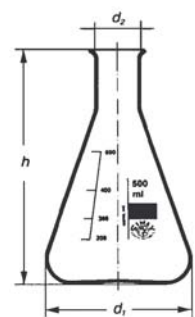

Crystallising Dishes, flat bottom, spout

Simax Borosilicate Glass

Catalogue Number **175**

| DIAMETER/ CAPACITY | PACK CONTENT | PRICE PER PACK |
|-----------------------|-----------------|-------------------|
| 50 mm/40 ml | 10 | £24.50 |
| 60 mm/60 ml | 10 | £25.20 |
| 70 mm/100 ml | 10 | £28.90 |
| 80 mm/150 ml | 10 | £32.90 |
| 95 mm/300 ml | 10 | £45.50 |
| 115 mm/500 ml | 10 | £76.20 |
| 130 mm/750 ml | 10 | £92.20 |
| 140 mm/900 ml | 10 | £116.30 |
| 190 mm/2000 ml | 4 | £83.60 |
| 230 mm/3500 ml | 3 | £68.70 |

Evaporating Dishes, round bottom, spout

Simax Borosilicate Glass

Catalogue Number **177**

| DIAMETER/ CAPACITY | PACK CONTENT | PRICE PER PACK |
|-----------------------|-----------------|-------------------|
| 64 mm/50 ml | 10 | £27.60 |
| 85 mm/100 ml | 10 | £31.70 |
| 105 mm/250 ml | 10 | £37.60 |
| 131 mm/500 ml | 10 | £46.00 |

Evaporating Dishes, flat bottom, spout

Simax Borosilicate Glass

Catalogue Number **179**

| DIAMETER/ CAPACITY | PACK CONTENT | PRICE PER PACK |
|-----------------------|-----------------|-------------------|
| 60 mm/45 ml | 10 | £28.30 |
| 80 mm/90 ml | 10 | £34.50 |
| 95 mm/170 ml | 10 | £36.50 |
| 140 mm/600 ml | 10 | £59.30 |

Erlenmeyer Flasks, narrow neck

Simax Borosilicate Glass, ISO 1773

Catalogue Number **24**

| CAPACITY | PACK CONTENT | PRICE PER PACK |
|----------|-----------------|-------------------|
| 25 ml | 10 | £27.00 |
| 50 ml | 10 | £32.00 |
| 100 ml | 10 | £13.80 |
| 200 ml | 10 | £37.00 |
| 250 ml | 10 | £14.20 |
| 300 ml | 10 | £21.30 |
| 500 ml | 10 | £18.90 |
| 1000 ml | 10 | £34.60 |
| 2000 ml | 6 | £63.00 |
| 3000 ml | 6 | £99.60 |
| 5000 ml | 2 | £53.60 |