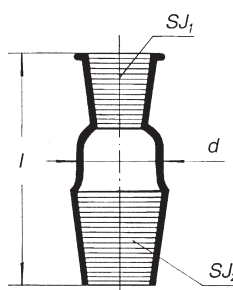

Adapters, reduction

Borosilicate Glass

Catalogue No.	Socket size	Cone size
8SRA01	10/19	14/23
8SRA12	14/23	19/26
8SRA13	14/23	24/29
8SRA14	14/23	29/32
8SRA23	19/26	24/29
8SRA24	19/26	29/32
8SRA25	19/26	34/35
8SRA26	19/26	40/38
8SRA27	19/26	45/40
8SRA34	24/29	29/32
8SRA35	24/29	34/35
8SRA36	24/29	40/38
8SRA37	24/29	45/40
8SRA38	24/29	50/42
8SRA45	29/32	34/35
8SRA47	29/32	45/40
8SRA56	34/35	40/38
8SRA58	34/35	50/42

Adapters, multiple, three necks, two parallel and one at 45 degree neck

Borosilicate Glass

Catalogue No.	Parallel neck	Angled neck	Cone size
8SMA4/23	19/26	19/26	24/29