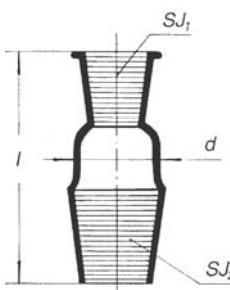

Adapters, splash head sloping

Borosilicate Glass

Catalogue No.	Cone size to fit flask	Cone size to fit condenser	Price each
8SSH7/02	19/26	19/26	£28.70
8SSH7/03	24/29	19/26	£26.00
8SSH7/43	24/29	24/29	£30.60
8SSH7/0/44	29/32	29/32	£33.00
8SSH7/0/55	34/35	34/35	£49.20

Adapters, multiple, one parallel and one 45 degree neck

Borosilicate Glass

Catalogue No.	Socket size	Cone size	Price each
8SMAA/22	19/26	19/26	£21.90
8SMAA/32	19/26	24/29	£21.90
8SMAA/33	24/29	24/29	£21.90
8SMAA/43	24/29	29/32	£21.90

Adapters, reduction

Borosilicate Glass

Catalogue No.	Socket size	Cone size	Price each
8SRA01	10/19	14/23	£7.40
8SRA12	14/23	19/26	£6.90
8SRA13	14/23	24/29	£6.90
8SRA14	14/23	29/32	£6.90
8SRA23	19/26	24/29	£6.90
8SRA24	19/26	29/32	£7.20
8SRA25	19/26	34/35	£9.10
8SRA26	19/26	40/38	£11.30
8SRA27	19/26	45/40	£12.50
8SRA34	24/29	29/32	£7.20
8SRA35	24/29	34/35	£9.10
8SRA36	24/29	40/38	£11.30
8SRA37	24/29	45/40	£13.00
8SRA38	24/29	50/42	£12.30
8SRA45	29/32	34/35	£9.10
8SRA47	29/32	45/40	£16.30
8SRA56	34/35	40/38	£14.30
8SRA58	34/35	50/42	£20.00