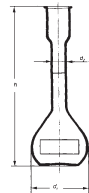

Catalogue Number **3820**

**Bottles, reservoir, for injection serum**

Simax Borosilicate Glass

Catalogue Number **3125**

**Funnels, ribbed**

Simax Borosilicate Glass

Catalogue Number **2360**

**Flasks, heart shaped with SJ**

Simax Borosilicate Glass

Catalogue Number **8027**

**Flasks, Stohmann with SJ and stopper**

Simax Borosilicate Glass

Catalogue Number **1506**

**Flasks, specific gravity, Kohlrausch, class A**

Simax Borosilicate Glass

Catalogue Number **1507A**

**Apparatus, distilling, splash head**

Simax Borosilicate Glass

Catalogue Number **8746**

**Distillation head acc. to Claisen, with SJ**

Simax Borosilicate Glass

Catalogue Number **8173**