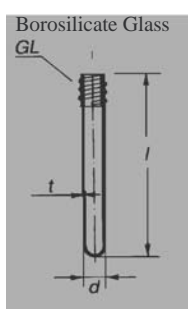

Test tubes without rim, medium wall

Simax Borosilicate Glass

Catalogue Number **3840**

d MM	L MM	WALL MM	PACK CONTENT	PRICE PER PACK
10	75	1.0	100	£23.00
12	75	1.0	100	£23.00
12	100	1.0	100	£43.00
16	125	1.0	100	£43.00
16	150	1.2	100	£43.00
24	150	1.2	50	£27.00

Test tubes with screw cap

Catalogue Number **3801**

d MM	L MM	WALL MM	PACK CONTENT	PRICE PER PACK
16	100	1.8	100	£44.00
16	120	1.8	100	£52.00
16	160	1.8	100	£60.00

Test tubes with screw cap

Catalogue Number **3830**

GL	d MM	L MM	WALL MM	PACK CONTENT	PRICE PER PACK
18	16	100	1.8	100	£119.00
18	16	120	1.8	100	£144.00
18	16	160	1.8	100	£149.00

Tubes centrifuge, graduated

Simax Borosilicate Glass

Catalogue Number **3822**