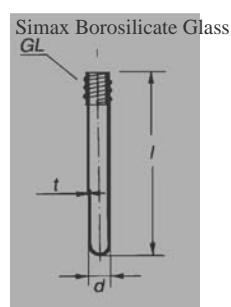

Test tubes with screw cap

Catalogue Number **3830**

GL	d MM	L MM	WALL MM	PACK CONTENT	PRICE PER PACK
18	16	100	1.8	100	£119.00
18	16	120	1.8	100	£144.00
18	16	160	1.8	100	£149.00

Tubes centrifuge, graduated

Simax Borosilicate Glass

Catalogue Number **3822**

CAPACITY ML	d MM	L MM	PACK CONTENT	PRICE PER PACK
10	17	120	50	£239.50
15	18	140	50	£246.00
25	24	150	50	£307.50

Test tubes with conical bottom, with rim

Simax Borosilicate Glass

Catalogue Number **3821**

d MM	L MM	WALL MM	PACK CONTENT	PRICE PER PACK
14	100	1.5	50	£23.00
14	120	1.5	50	£23.00
15	80	1.2	50	£23.00
15	105	1.2	50	£23.00
16	100	1.8	50	£25.00
16	120	1.8	50	£25.00
17	120	1.2	50	£25.00