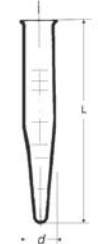

Test tubes without rim, medium wall

Simax Borosilicate Glass

Catalogue Number **3840**

d MM	L MM	WALL MM	PACK CONTENT	PRICE PER PACK
10	75	1.0	100	£23.00
12	75	1.0	100	£23.00
12	100	1.0	100	£43.00
16	125	1.0	100	£43.00
16	150	1.2	100	£43.00
24	150	1.2	50	£27.00

Test tubes with screw cap

Catalogue Number **3801**

d MM	L MM	WALL MM	PACK CONTENT	PRICE PER PACK
16	100	1.8	100	£44.00
16	120	1.8	100	£52.00
16	160	1.8	100	£60.00

Test tubes with screw cap

Catalogue Number **3830**

GL	d MM	L MM	WALL MM	PACK CONTENT	PRICE PER PACK
18	16	100	1.8	100	£119.00
18	16	120	1.8	100	£144.00
18	16	160	1.8	100	£149.00

Tubes centrifuge, graduated

Simax Borosilicate Glass

Catalogue Number **3822**

CAPACITY ML	d MM	L MM	PACK CONTENT	PRICE PER PACK
10	17	120	50	£239.50
15	18	140	50	£246.00
25	24	150	50	£307.50

Test tubes with conical bottom, with rim

Simax Borosilicate Glass

Catalogue Number **3821**