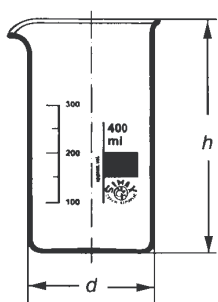

Beakers, tall form without spout

Simax Borosilicate Glass, ISO 3819

Catalogue Number **152**

CAPACITY	PACK CONTENT	PRICE PER PACK
50 ml	10	£18.30
100 ml	10	£15.80
150 ml	10	£15.80
250 ml	10	£16.80
400 ml	10	£19.60
600 ml	10	£24.00
800 ml	10	£43.30
1000 ml	10	£46.00

Beakers, tall form with spout

Simax Borosilicate Glass, ISO 3819

Catalogue Number **153**

CAPACITY	PACK CONTENT	PRICE PER PACK
50 ml	10	£13.70
100 ml	10	£13.70
150 ml	10	£14.40
250 ml	10	£14.40
400 ml	10	£16.80
600 ml	10	£22.40
800 ml	10	£30.00
1000 ml	10	£34.70
2000 ml	6	£53.82
3000 ml	6	£108.00

Catalogue Number **2500**

DIAMETER x HEIGHT (MM)	PACK CONTENT	PRICE PER PACK
100 x 100	6	£67.20
100 x 150	6	£69.60
100 x 200	6	£91.80
150 x 200	6	£84.00
150 x 250	6	£108.78
200 x 200	2	£32.00
300 x 250	1	£42.80

*Also produced in Soda-Lime Glass see page 27

Lids for above

Simax Borosilicate Glass

Catalogue Number **2500/LID**

TO FIT VESSELS WITH DIAMETER	PACK CONTENT	PRICE PER PACK
100 mm	12	£57.24
125 mm	10	£54.00
150 mm	12	£71.04