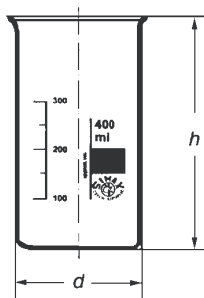

Beakers, low form

Simax Borosilicate Glass, ISO 3819

Catalogue Number **155**

CAPACITY	PACK CONTENT	PRICE PER PACK
5 ml	10	£13.30
10 ml	10	£13.50
25 ml	10	£13.60
50 ml	10	£13.30
100 ml	10	£12.70
150 ml	10	£13.60
250 ml	10	£13.80
400 ml	10	£16.40
600 ml	10	£21.00
800 ml	10	£33.50
1000 ml	10	£33.60
2000 ml	4	£26.40
3000 ml	4	£61.92
5000 ml	2	£50.30

Beakers, tall form without spout

Simax Borosilicate Glass, ISO 3819

Catalogue Number **152**

CAPACITY	PACK CONTENT	PRICE PER PACK
50 ml	10	£18.30
100 ml	10	£15.80
150 ml	10	£15.80
250 ml	10	£16.80
400 ml	10	£19.60
600 ml	10	£24.00
800 ml	10	£43.30
1000 ml	10	£46.00

Catalogue Number **2500**

DIAMETER x HEIGHT (MM)	PACK CONTENT	PRICE PER PACK
100 x 100	6	£67.20
100 x 150	6	£69.60
100 x 200	6	£91.80
150 x 200	6	£84.00
150 x 250	6	£108.78
200 x 200	2	£32.00
300 x 250	1	£42.80

*Also produced in Soda-Lime Glass see page 27

Lids for above

Simax Borosilicate Glass

Catalogue Number **2500/LID**

TO FIT VESSELS WITH DIAMETER	PACK CONTENT	PRICE PER PACK
100 mm	12	£57.24
125 mm	10	£54.00
150 mm	12	£71.04