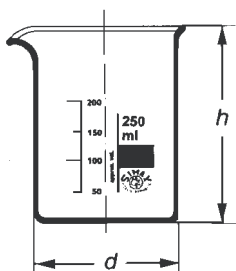

Beakers, low form

Simax Borosilicate Glass, ISO 3819

Catalogue Number **155**

CAPACITY	PACK CONTENT	PRICE PER PACK
5 ml	10	£13.30
10 ml	10	£13.50
25 ml	10	£13.60
50 ml	10	£13.30
100 ml	10	£12.70
150 ml	10	£13.60
250 ml	10	£13.80
400 ml	10	£16.40
600 ml	10	£21.00
800 ml	10	£33.50
1000 ml	10	£33.60
2000 ml	4	£26.40
3000 ml	4	£61.92
5000 ml	2	£50.30